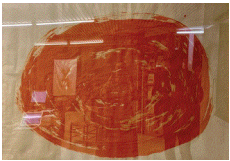

Mirella Salamé
Untitled, 2021
Earth Piece (on loan from Flemming Wisler)
100 x 136 cm

DKK 12,000.00