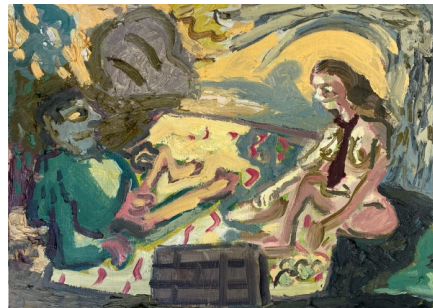

Dan Schein
Picnic, 2020
Oil on canvas
31h x 41w cm
DKK 14,000.00