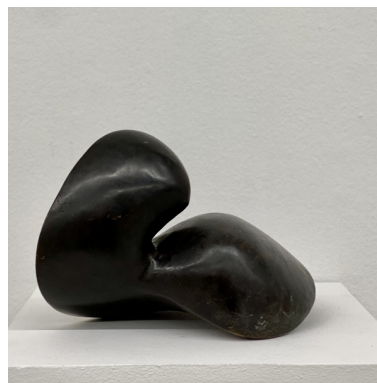

Roger Ballen
Twirling Wires, 2001
Silver gelatin print
36h x 36w cm
Not for sale

Roger Ballen
Sergeant F. de Bruin, Department of Prisons employee, Orange Free State
Edition 25/35 - last one available, 1992
Silver gelatin prints
36h x 36w cm
DKK 214,000.00

*Man kan godt spytte i havet, men man skal ikke
bilde sig ind, at det giver oversvømmelse, 1986*

Mixed media on canvas

150h x 100w cm

DKK 70,000.00

Ib Geertsen

Grøn-Violet, 1960

Oil on canvas

80h x 60w cm

DKK 45,000.00

Ib Geertsen

Untitled, 1950s

Bronze sculpture

21h x 32w x 22d cm

Price on request

GALLERI
TOM
CHRISTOFFERSEN

Gudrun Hasle
Flag (22), 2011-16
Embroidery on a piece of raw silk originally
owned by Gudrun Hasle's great grandmother
61h x 72.50w cm
DKK 14,000.00