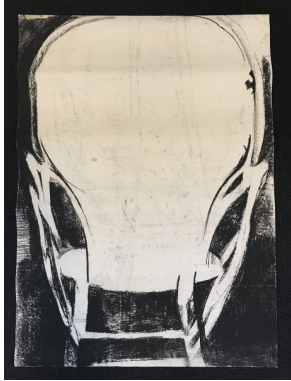

Christian Skeel
Canyon, 2010
Oil on canvas
178h x 178w cm
DKK 58,000.00

Morten Søkilde
WICKERCHAIR, BACKVIEW, 1994
Chalkcoal on paper, increased 2 x sheets
127.50h x 92w cm
DKK 14,000.00

Morten Søkilde
SKULLS, 1993
Marker on restroom towel glued on ground
laquered
26h x 34w cm
DKK 6,000.00

GALLERI TOM CHRISTOFFERSEN

Morten Søkilde
WICKECHAIR, BACKVIEW (NEGATIVE), 1994
Chalkcoal on paper, increased 2 x sheets
127.50h x 92w cm
DKK 14,000.00

Morten Søndergaard
Philosophers on the moon, 2017
Marble
Ø72 cm
Price on request