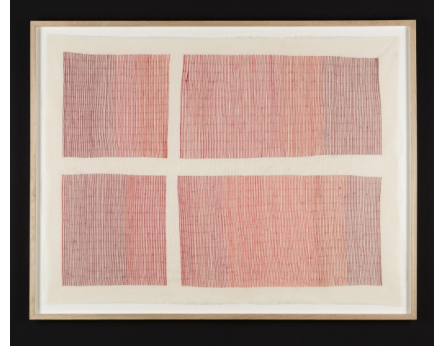

Gudrun Hasle
Flag (1), 2011-16
Embroidery on textile
80.50h x 103w cm
DKK 20,000.00