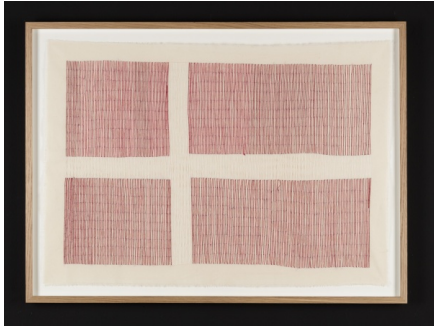

GALLERI
TOM
CHRISTOFFERSEN

Gudrun Hasle
Flag (11), 2011-16
Embroidery on textile
62.50h x 84w cm
DKK 18,000.00