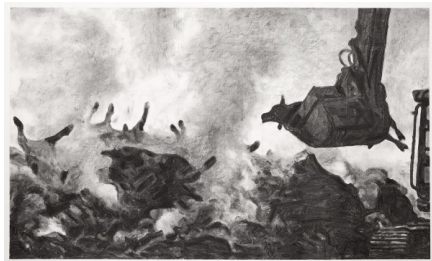

Knud Odde
Juan de la Cruz, 2019
Oil on canvas
30h x 40w cm
DKK 22,000.00

GALLERI TOM CHRISTOFFERSEN

Knud Odde
Stig som Nabi, 2021
Oil on board
28h x 36w cm
DKK 20,000.00

Allan Otte
Landskab, 2021
Acrylic on canvas
40h x 60w cm
DKK 38,000.00

Allan Otte
Destruktion, 2021
Coal on paper
52.10h x 84.10w cm
DKK 32,000.00

Allan Otte
Pink Wrap, 2021
Acrylic and airbrush on canvas
44.20h x 71.50w cm
Sold

GALLERI
TOM
CHRISTOFFERSEN

Ahmad Siyar Qasimi
Rosenrødme, 2021
Oil on canvas
71h x 71w cm
DKK 30,000.00