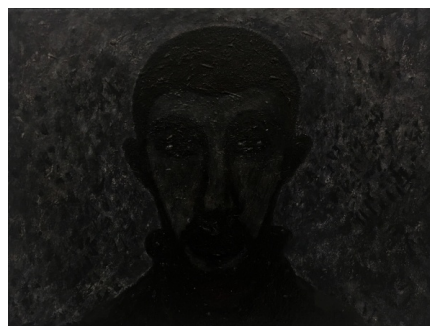

Albert Mertz
Spærret Rum, 1986
Oil on canvas
130.50h x 110.50w cm
DKK 65,000.00

Mie Mørkeberg
Untitled, 2021
Oil and acrylic on canvas
140h x 160w cm
Sold

Julie Nord
Double self portrait, 2020
Painting
155h x 105w cm
Sold

GALLERI
TOM
CHRISTOFFERSEN

Julie Nord
Night Ride, 2020
Painting
155h x 105w cm
Sold

Julie Nord
Flower Field, 2020
Painting
155h x 105w cm
Sold

Øivind Nygård
Broken Rooms II, 1996
Copper, beech wood
DKK 125,000.00