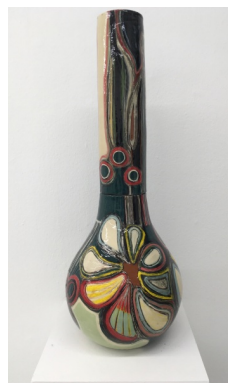

Anna Sørensen

Untitled, 2020

80h cm

DKK 28,000.00