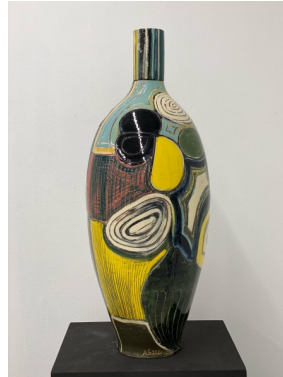

Anna Sørensen
Untitled, 2021
Glazed ceramics
94h x 30w cm
DKK 32,000.00