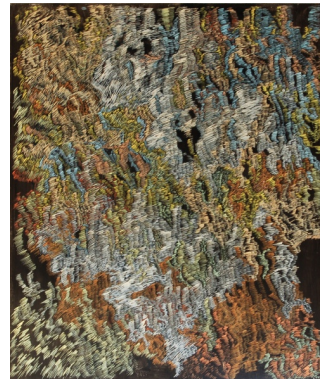

Erik Liljenberg
Untitled, 1992
Oil on masonite
122h x 101w cm
DKK 30,000.00

GALLERI
TOM
CHRISTOFFERSEN

Henrik Menné
Stone and Stone, 2007
Grey Øland limestone, flint, iron, engine, machine
120h x 90w x 90d cm
Price on request