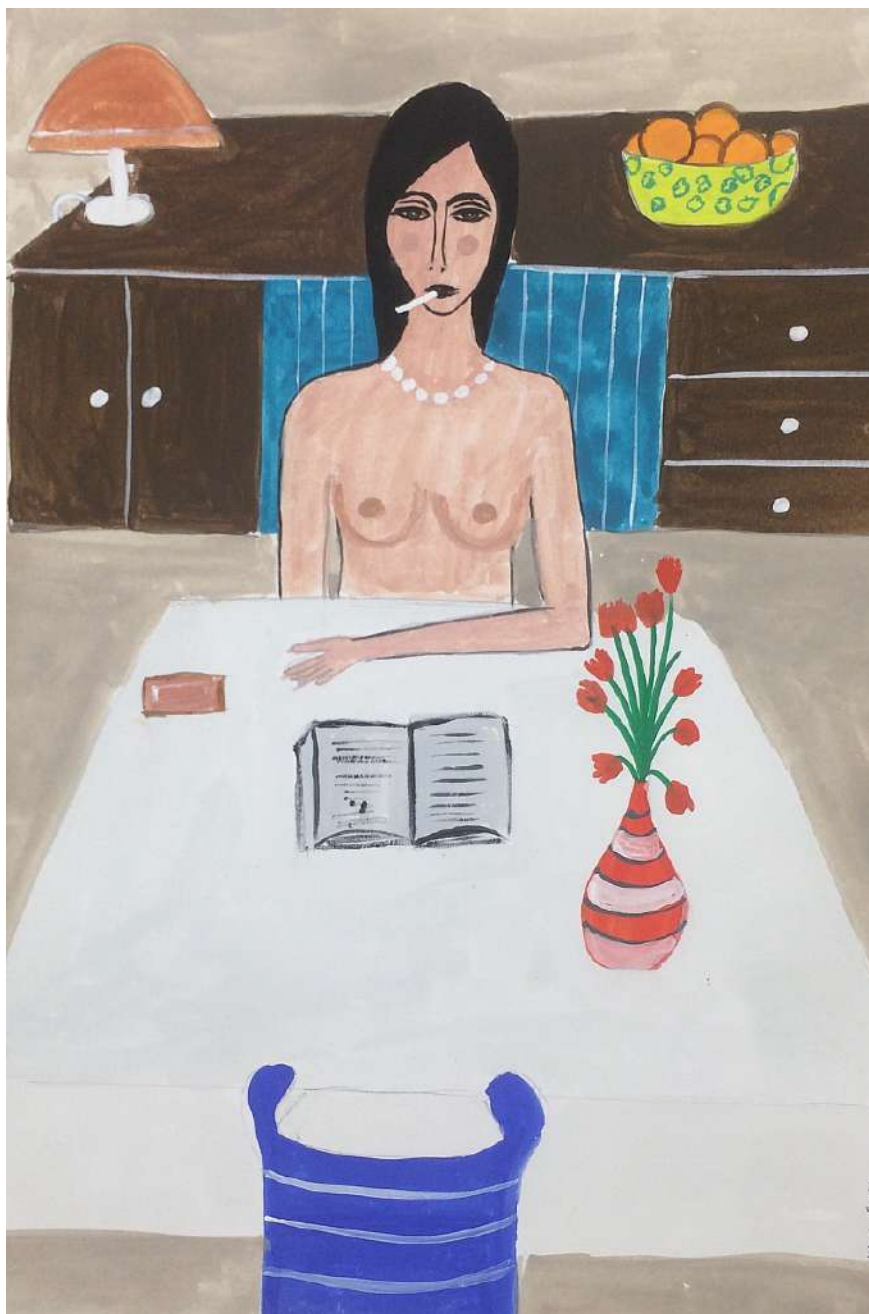

GALLERI
TOM
CHRISTOFFERSEN

Maria Kassab
Of Blasts & Illusions, 2019
Analog Collage
55h x 55w cm
Ed. 1/1
Price on request

GALLERI
TOM
CHRISTOFFERSEN

Maria Kassab
Portraits. From the series Of Colors & Isolation, 2020
Gouache on paper
29.70h x 21w cm
DKK 4,000.00

GALLERI
TOM
CHRISTOFFERSEN

Maria Kassab

Afternoon Delight. From the series Of Colors & Isolation, 2020

Gouache on paper

29.70h x 21w cm

DKK 4,000.00

GALLERI
TOM
CHRISTOFFERSEN

Maria Kassab
Tulip Fields. From the series Of Colors & Isolation, 2020
Gouache on paper
29.70h x 21w cm
DKK 4,000.00

GALLERI
TOM
CHRISTOFFERSEN

Maria Kassab

A Place To Remind You. From the series Of Colors & Isolation, 2020

Gouache on paper

29.70h x 21w cm

DKK 4,000.00

GALLERI
TOM
CHRISTOFFERSEN

Maria Kassab

Il Yaura Une Fois. From the series Of Colors & Isolation, 2020

Gouache on paper

29.70h x 21w cm

DKK 4,000.00

GALLERI
TOM
CHRISTOFFERSEN

Maria Kassab

By The Window. From the series Of Colors & Isolation, 2020