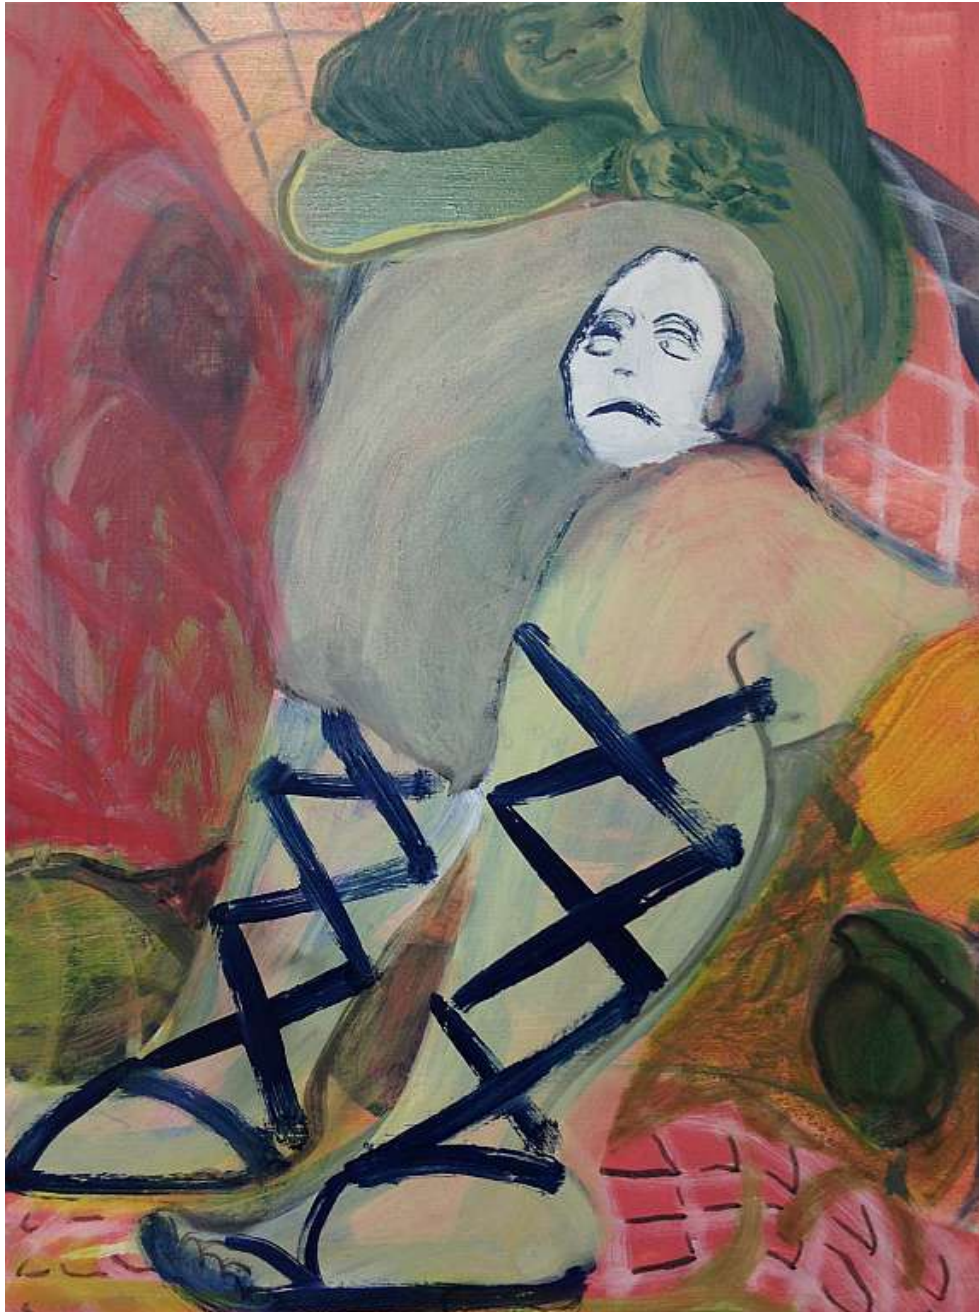

**GALLERI**  
**TOM**  
**CHRISTOFFERSEN**

Anna Ilsley  
*Dog People*, 2018  
Oil on canvas  
100h x 130w cm  
DKK 22,500.00

**GALLERI**  
**TOM**  
**CHRISTOFFERSEN**

Anna Ilsley  
*Twitchy*, 2019  
Oil on canvas  
130h x 100w cm  
DKK 22,500.00

**GALLERI**  
**TOM**  
**CHRISTOFFERSEN**

Anna Ilsley  
*The Salon*, 2019  
Oil on board  
61h x 45.50w cm  
DKK 16,000.00

**GALLERI**  
**TOM**  
**CHRISTOFFERSEN**

Anna Ilsley  
*Hips Don't Lie*, 2019  
Oil on canvas  
60.50h x 50w cm  
DKK 16,000.00