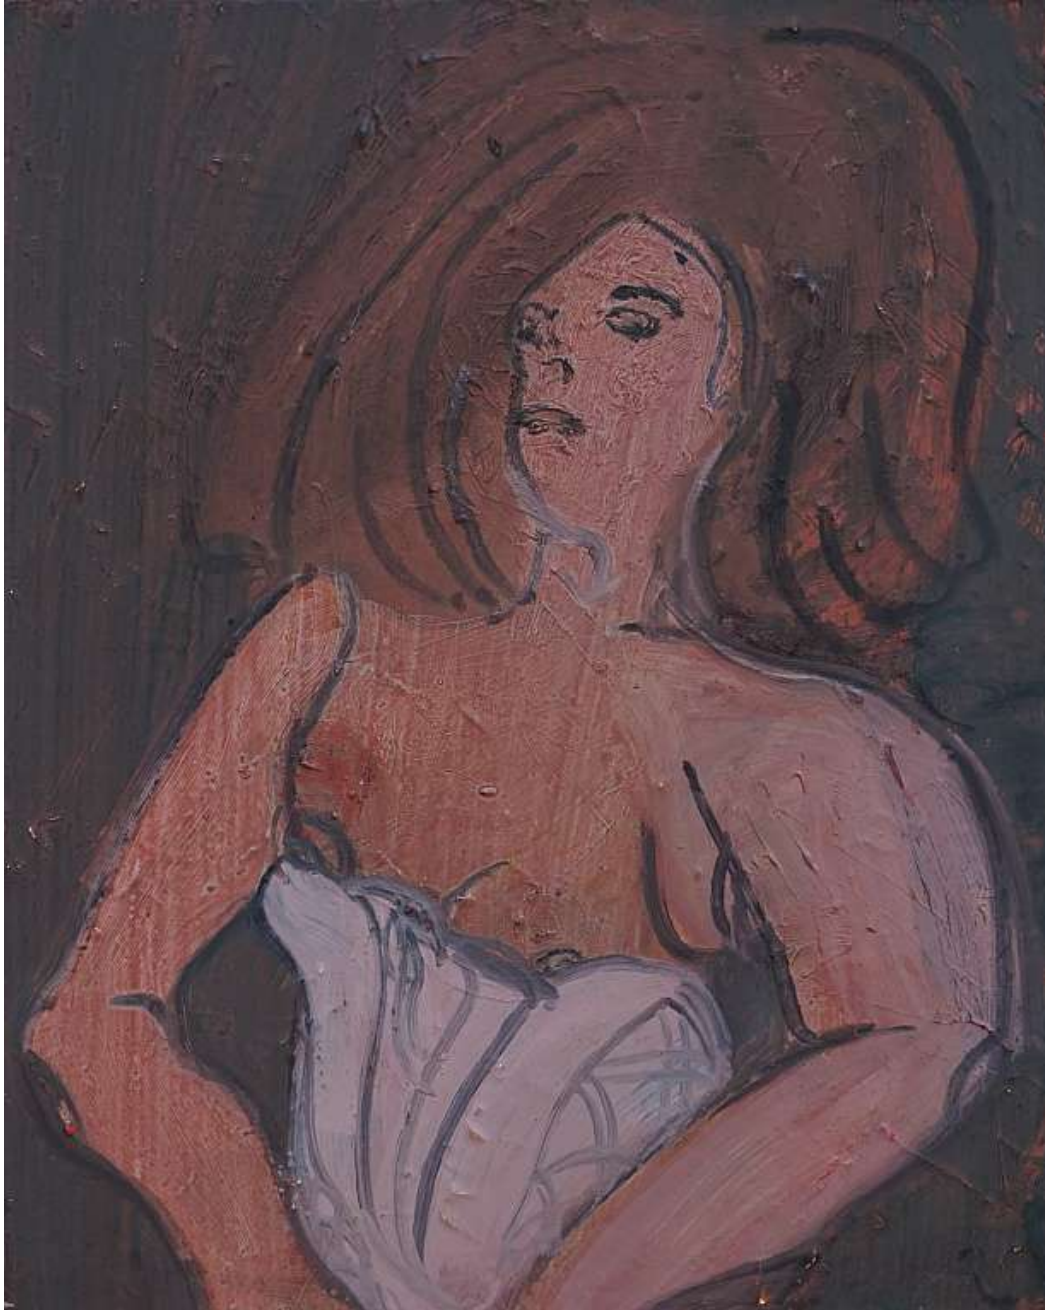

GALLERI
TOM
CHRISTOFFERSEN

Anna Ilsley
The Hazardous Expedition To The Vintage Emporium I, 2019
Oil on board
30.50h x 24w cm
DKK 9,000.00