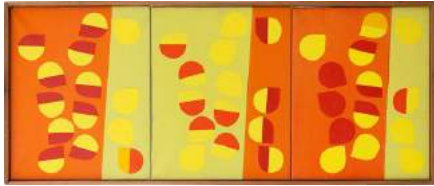

Ib Geertsen
Kinetik, 1975
Oil on canvas
95h x 75w cm
DKK 35,000.00

GALLERI
TOM
CHRISTOFFERSEN

Ib Geertsen
Mangfoldig - Gul Serie, 1, 2, 3, 1965
Oil on canvas
43h x 103w cm
DKK 30,000.00

Ib Geertsen
Untitled, 1944
Oil on canvas
47h x 57w cm
DKK 35,000.00