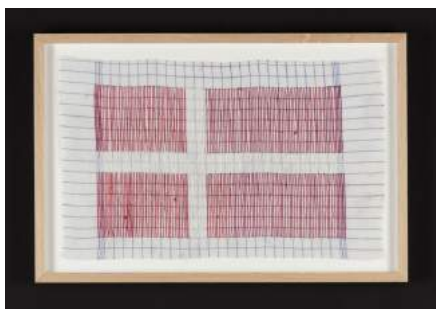

GALLERI
TOM
CHRISTOFFERSEN

Gudrun Hasle
Flag (25), 2011-16
Embroidery on dish towel
37.50h x 56w cm
DKK 9,000.00