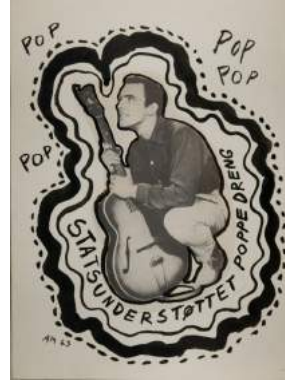

Albert Mertz
POP, 1963
Marker and collage on paper
29.70h x 21w cm
DKK 14,000.00