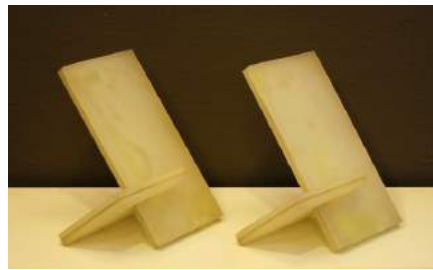

STATUS

Roger Ballen
Ratman, 2000
Gelatin Silver Print
40h x 40w cm
Ed. 15/35
DKK 45,000.00

Peter Bonnén
Untitled, 1965
Yellow acrylic
25h x 20w x 15d cm
DKK 30,000.00

Stig Brøgger
I am not a Ghost, 2005
Mixed media on canvas
56h x 46w cm
Price on request