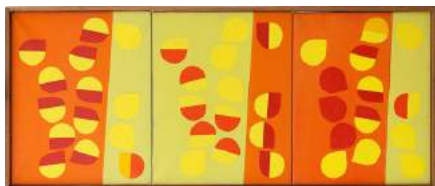

Ib Geertsen
Polemik, 1962
Oil on canvas
65h x 50w cm
DKK 8,000 (med afskalninger / some damage)

GALLERI
TOM
CHRISTOFFERSEN

Ib Geertsen
Mangfoldig - Gul Serie, 1, 2, 3, 1965
Oil on canvas
43h x 103w cm
DKK 30,000.00