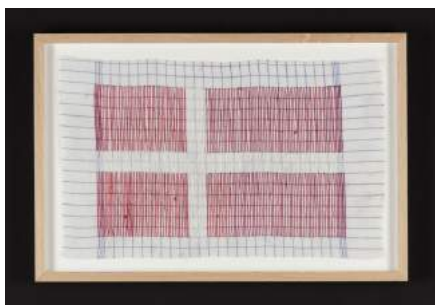

Gudrun Hasle
Flag (25), 2011-16
Embroidery on dishtowel
37.50h x 56w cm
DKK 9,000.00