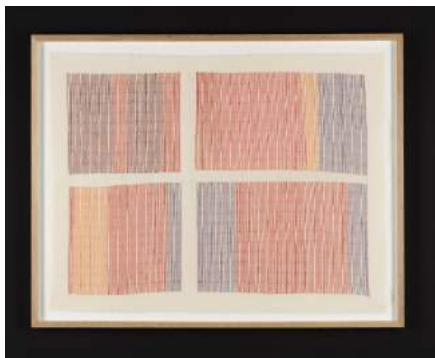

GALLERI
TOM
CHRISTOFFERSEN

Gudrun Hasle
Flag (8), 2011-16
Embroidery on textile
68h x 86w cm
DKK 18,000.00