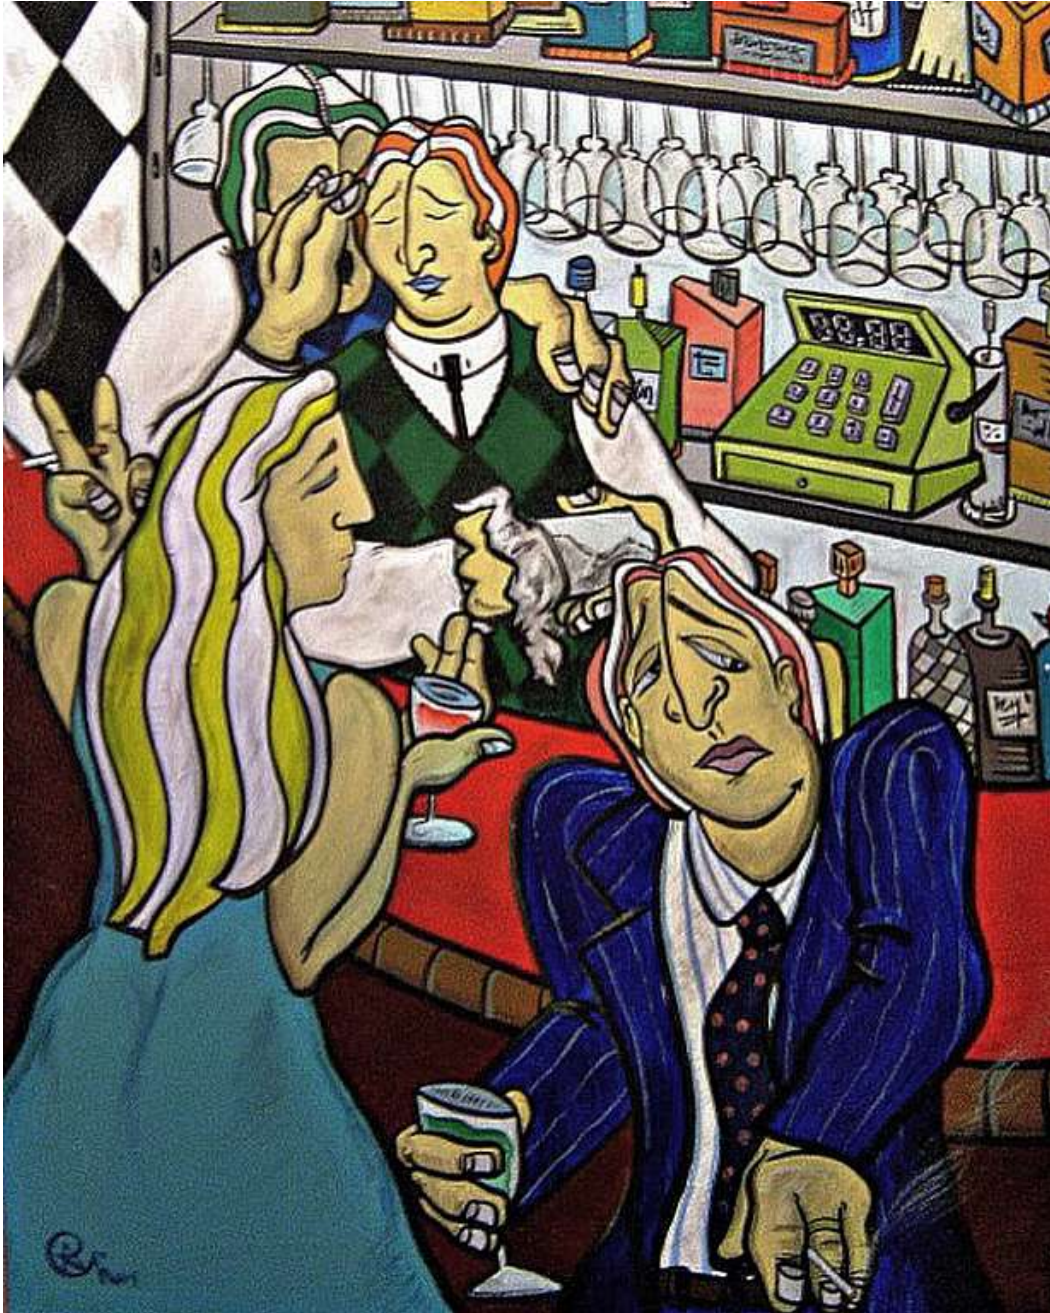

GALLERI
TOM
CHRISTOFFERSEN

Carlos Álvarez Las Heras
At night, 2008
Acrylics on canvas
165h x 116w cm
DKK 40,000.00