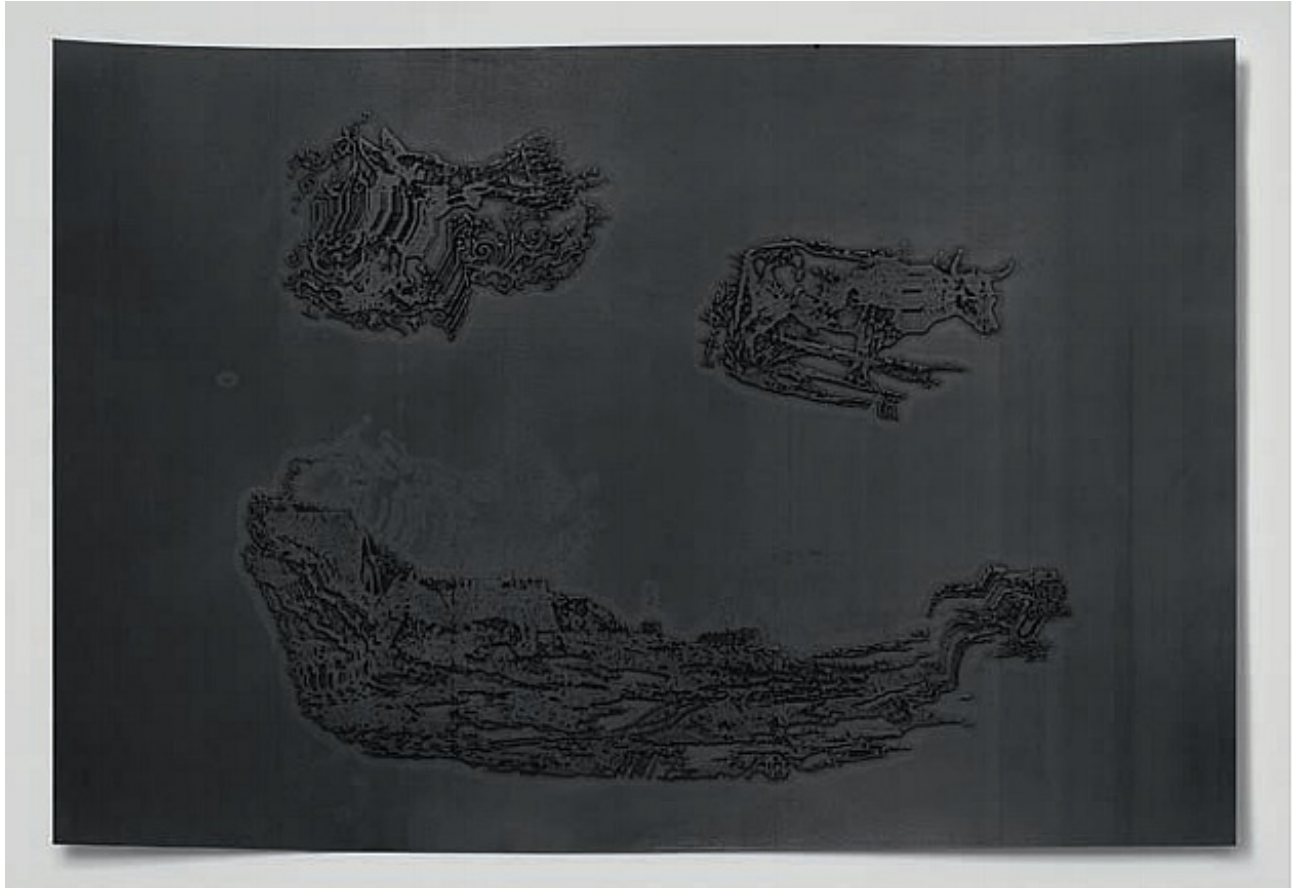

Mia Line
Gradiva, 2018
Jesmonite cast and website
65h x 34w x 5d cm
Ed. 6 + 1 ap
DKK 8,000.00

GALLERI
TOM
CHRISTOFFERSEN

Jean Marc Routhier

"...jeg lukker mine øjne presser dem blidt, ser ansigter" - Laserprint efter Andreas Flinch/Carl Peter Theodor Rothweiler "Tre træsnit efter J. Th. Lundbye". Courtesy Bianca D' Alessandro, 2018

Laserjet

29.70h x 42w cm

Ed. 2 + 1ap

DKK 5,000.00