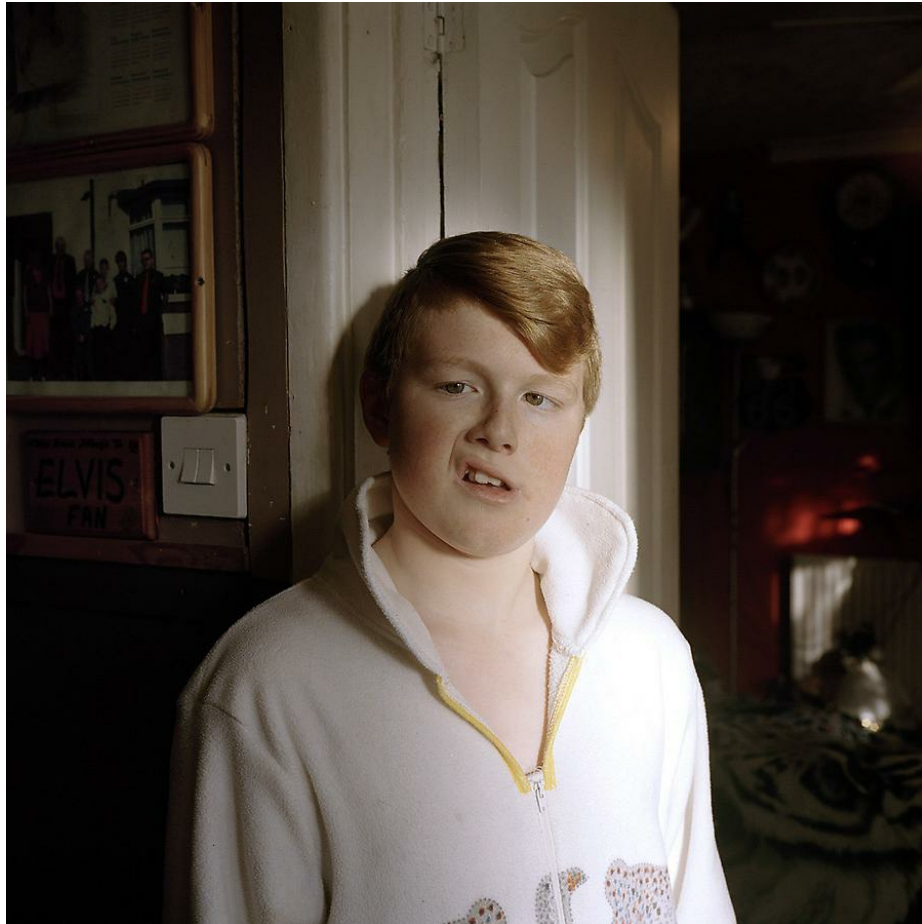

GALLERI
TOM
CHRISTOFFERSEN

Clémentine Schneidermann
Robbie, Abergavanny Wales , 2015
C-print