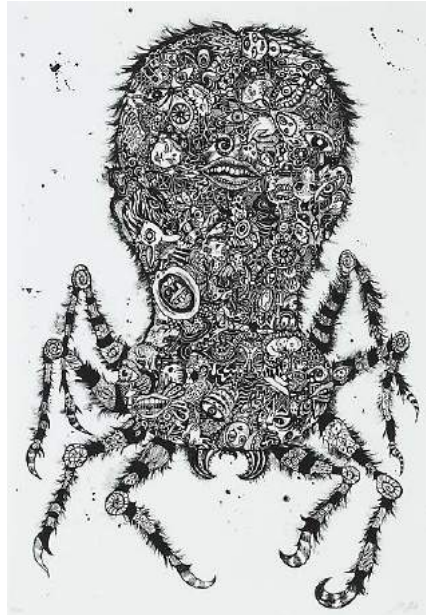

**Julie Nord**

*The Mother*, 2014

Lithography printed by Edition Copenhagen

70 x 50 cm

Ed. 120 - for sale: 10

DKK3,000

**GALLERI**  
**TOM**  
**CHRISTOFFERSEN**

**Julie Nord**