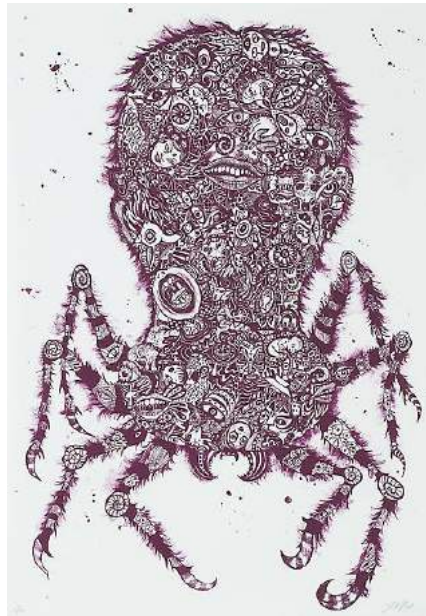

Julie Nord

Common House Spider (Magenta), 2015

Lithography printed by Edition Copenhagen

100 x 70 cm

Ed. 20 - for sale: 2

DKK4,000