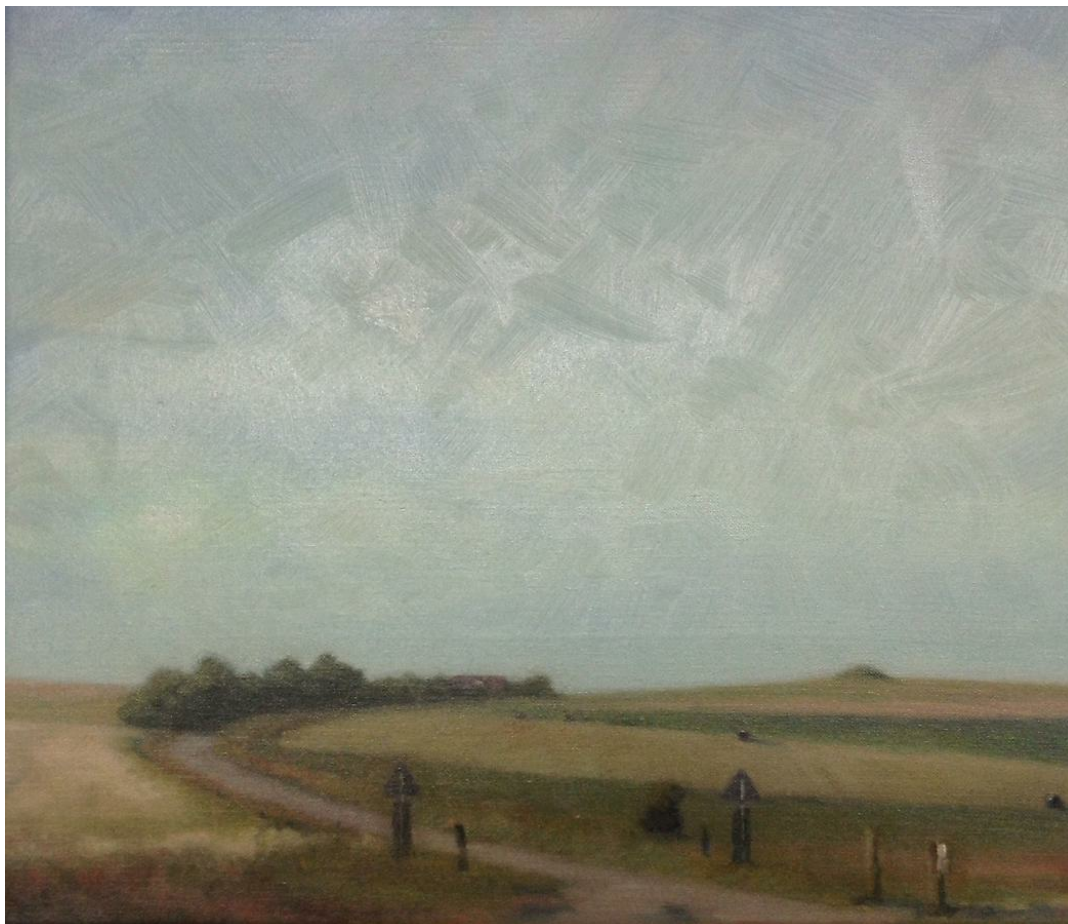

GALLERI
TOM
CHRISTOFFERSEN

Ulrik Møller
Landskab ved Hassing, 2014
Oil on canvas
30 x 35 cm
DKK22,000