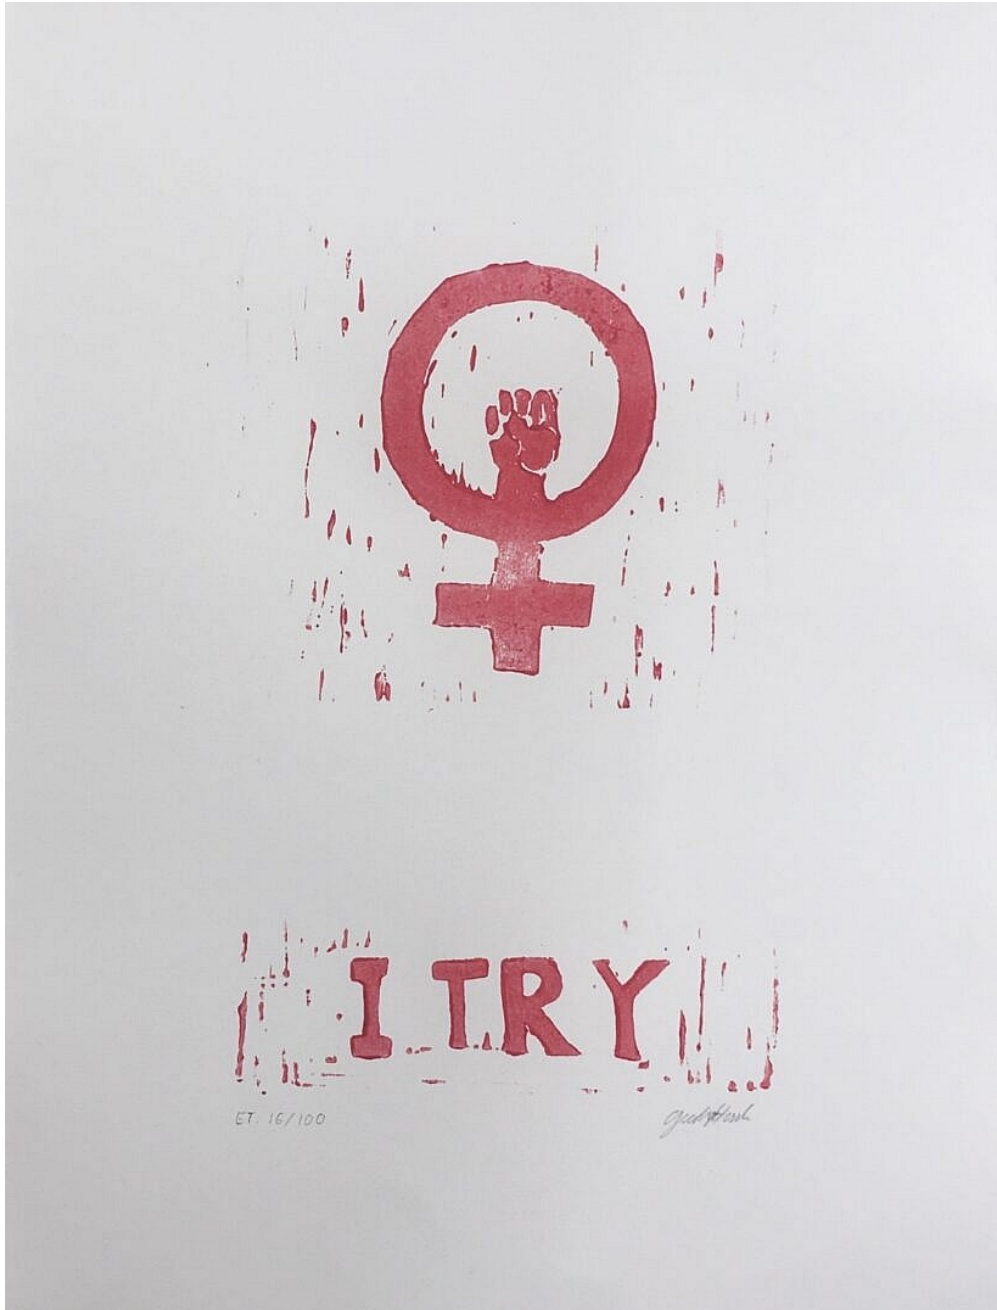

GALLERI  
TOM  
CHRISTOFFERSEN

Gudrun Hasle  
*Elsk mig*, 2018  
14h x 19w cm  
Signed edition of 100

**GALLERI**  
**TOM**  
**CHRISTOFFERSEN**

Gudrun Hasle  
*Kvindetegn (I try)*, 2020  
38h x 29w cm  
Signed edition of 100