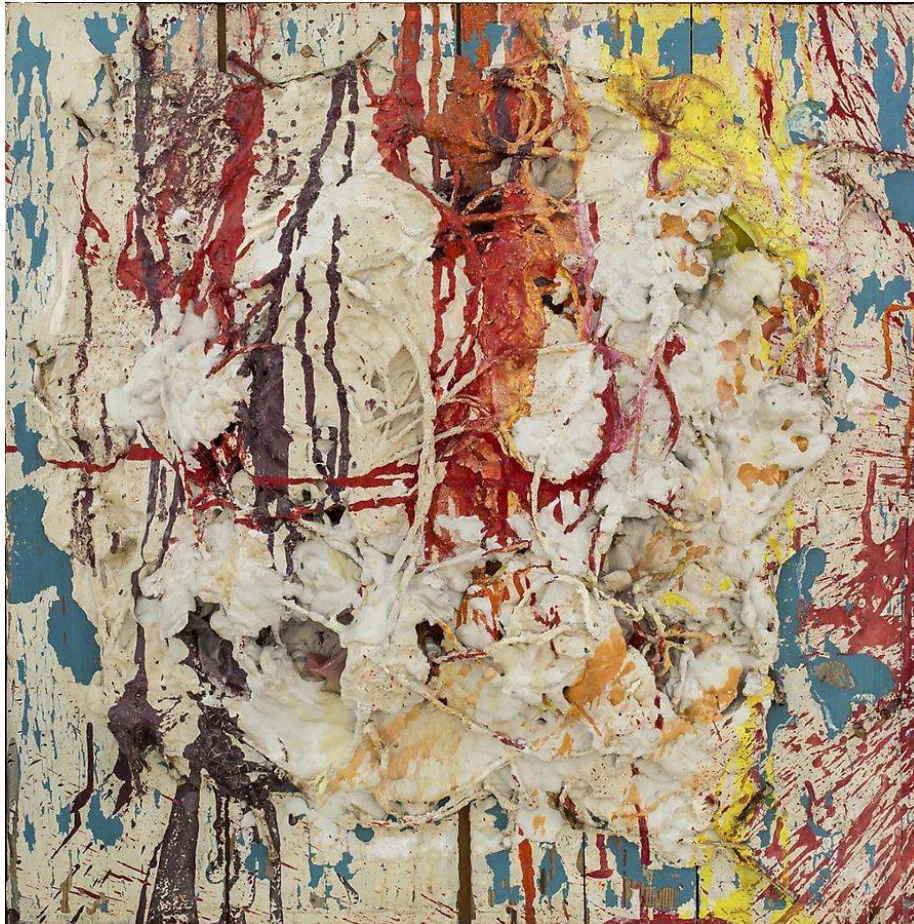

Niki de Saint Phalle

Relief, 1961

Painted plaster, plastic, rope and iron on wood

50 x 50 cm

Not for sale - Courtesy KUNSTEN, Aalborg

GALLERI
TOM
CHRISTOFFERSEN

Henrik Menné
60S, 1997
Stearic, wood, metal, lightbulb and mixed materials
220 x 70 x 70 cm
DKK80,000