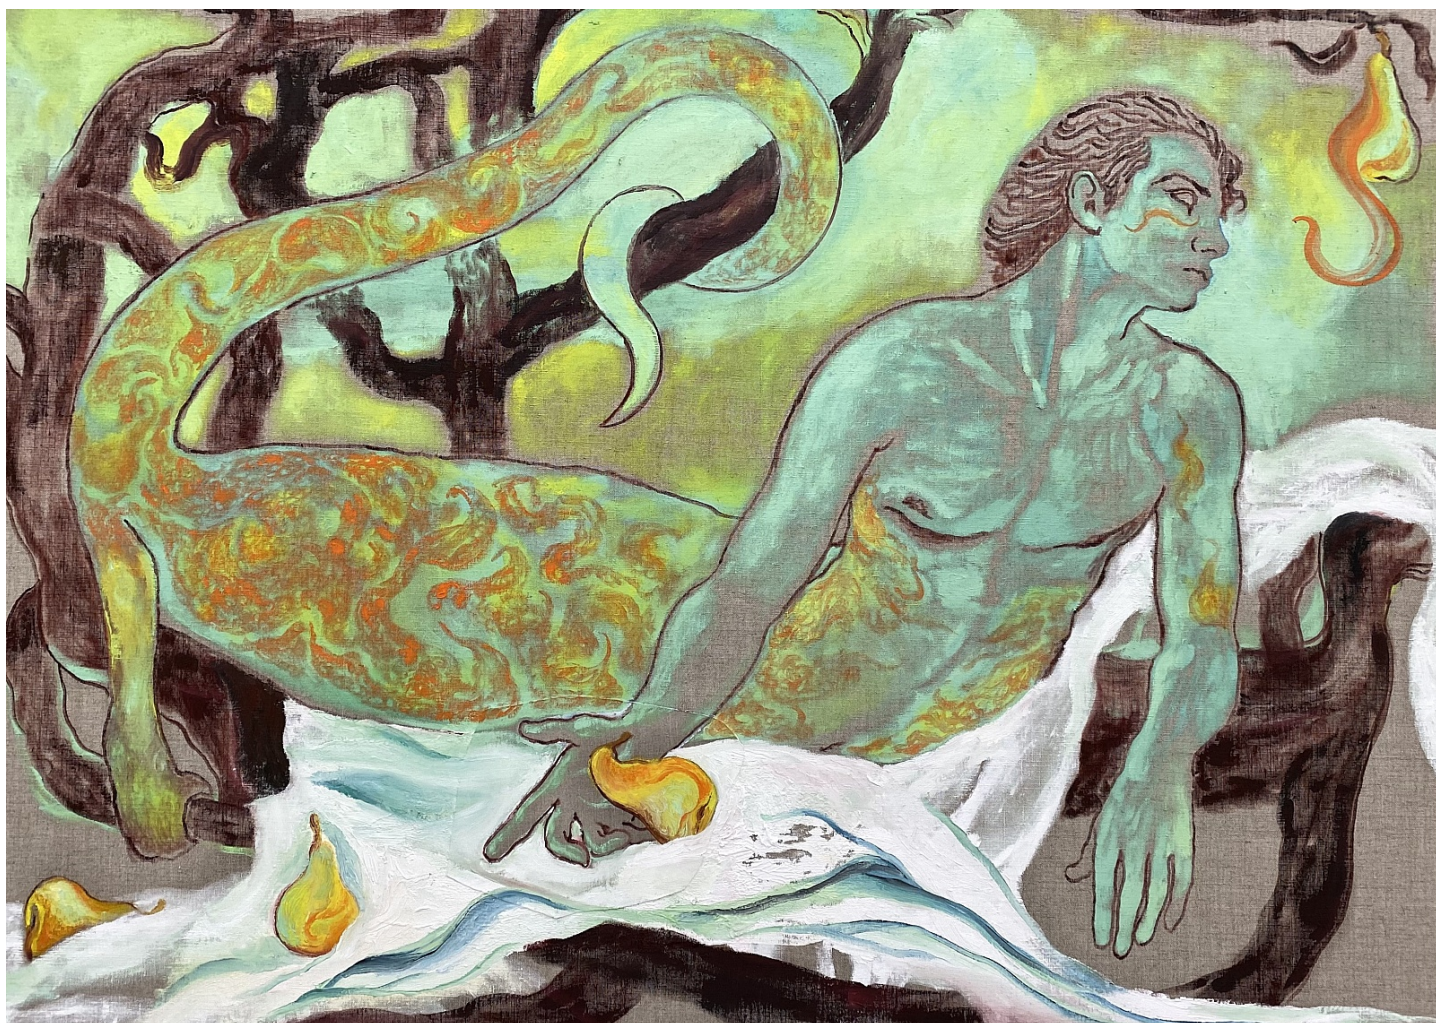

GALLERI
TOM
CHRISTOFFERSEN

Mie Mørkeberg
Chameleon and pear, 2022
100h x 140w cm
DKK 58,000.00