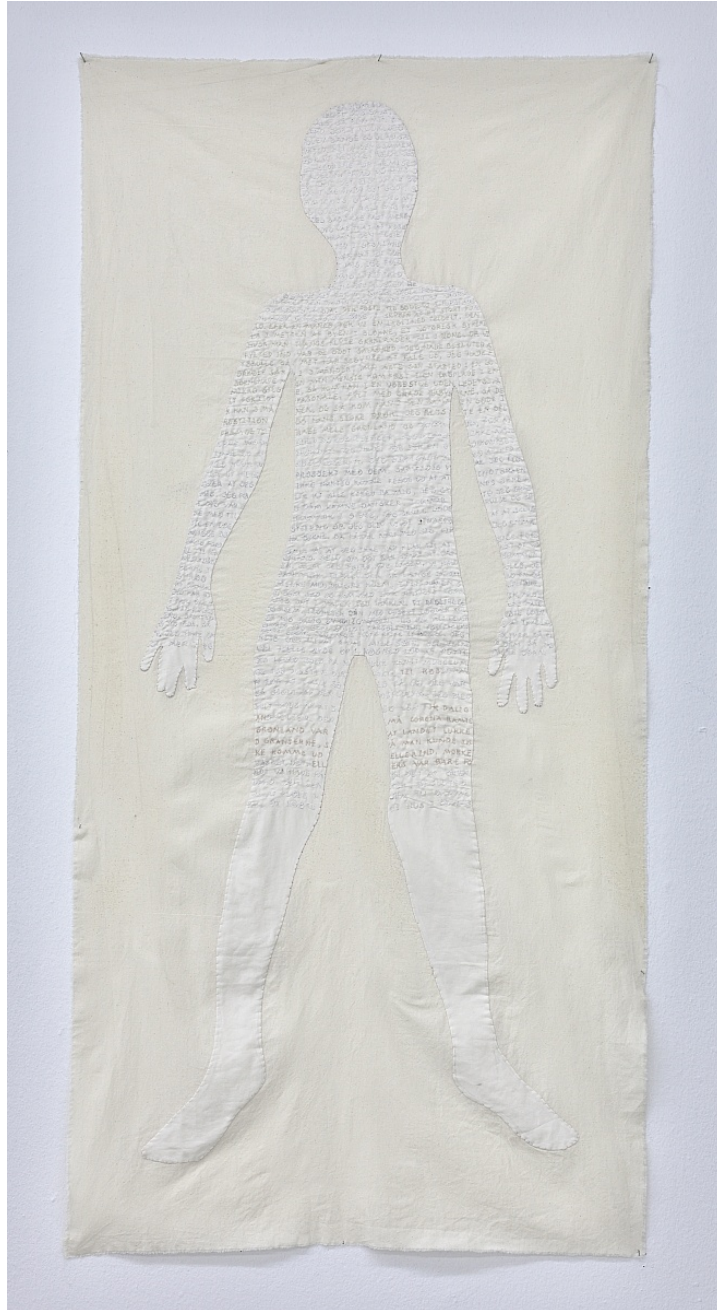

Gudrun Hasle
Oven overm inden i, 2020-2022
Thread and bed sheets
192h x 99w cm
Price on request

GALLERI
TOM
CHRISTOFFERSEN