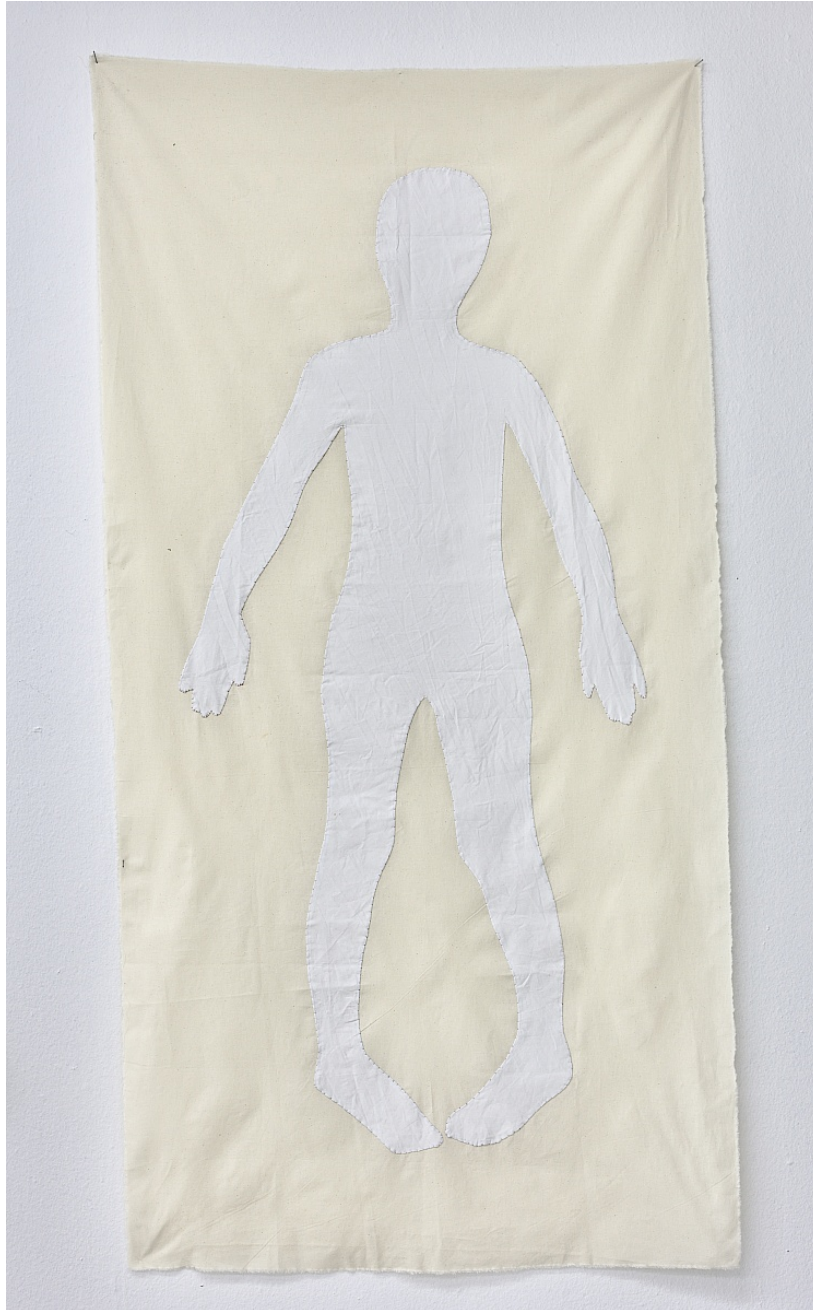

Gudrun Hasle
Oven overn inden i, 2020-2022
Thread and bed sheets
164h x 78w cm
Price on request

GALLERI
TOM
CHRISTOFFERSEN

Gudrun Hasle
Oven over inden i, 2020-2022
Thread and bed sheets
160h x 80w cm
Price on request