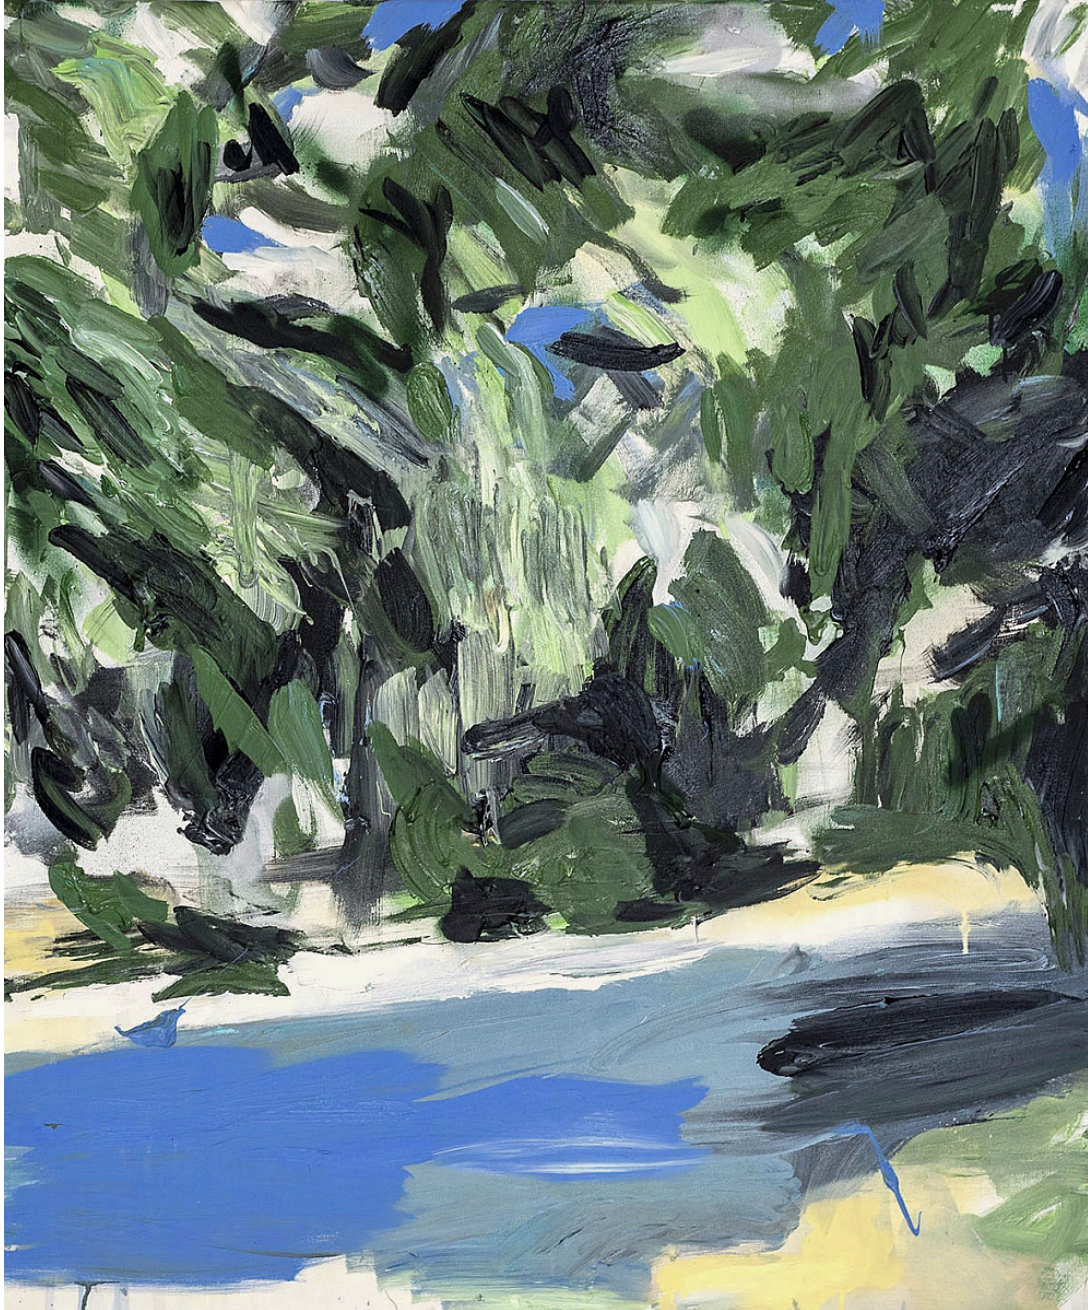

REWILD

Maria Wandel
U.T 01, 2021
Acrylic on canvas
120h x 100w cm
DKK 28,000.00

GALLERI
TOM
CHRISTOFFERSEN

Maria Wandel
U.T. 02, 2021
Acrylic on canvas
120h x 100w cm
DKK 28,000.00

GALLERI
TOM
CHRISTOFFERSEN

Maria Wandel
U.T. 03, 2021
Acrylic on canvas
120h x 100w cm
DKK 28,000.00

GALLERI
TOM
CHRISTOFFERSEN

Maria Wandel
U.T. 04, 2021
Acrylic on canvas
120h x 100w cm
DKK 28,000.00

GALLERI
TOM
CHRISTOFFERSEN

Maria Wandel
U.T. 05, 2021
Acrylic on canvas
120h x 100w cm
DKK 28,000.00