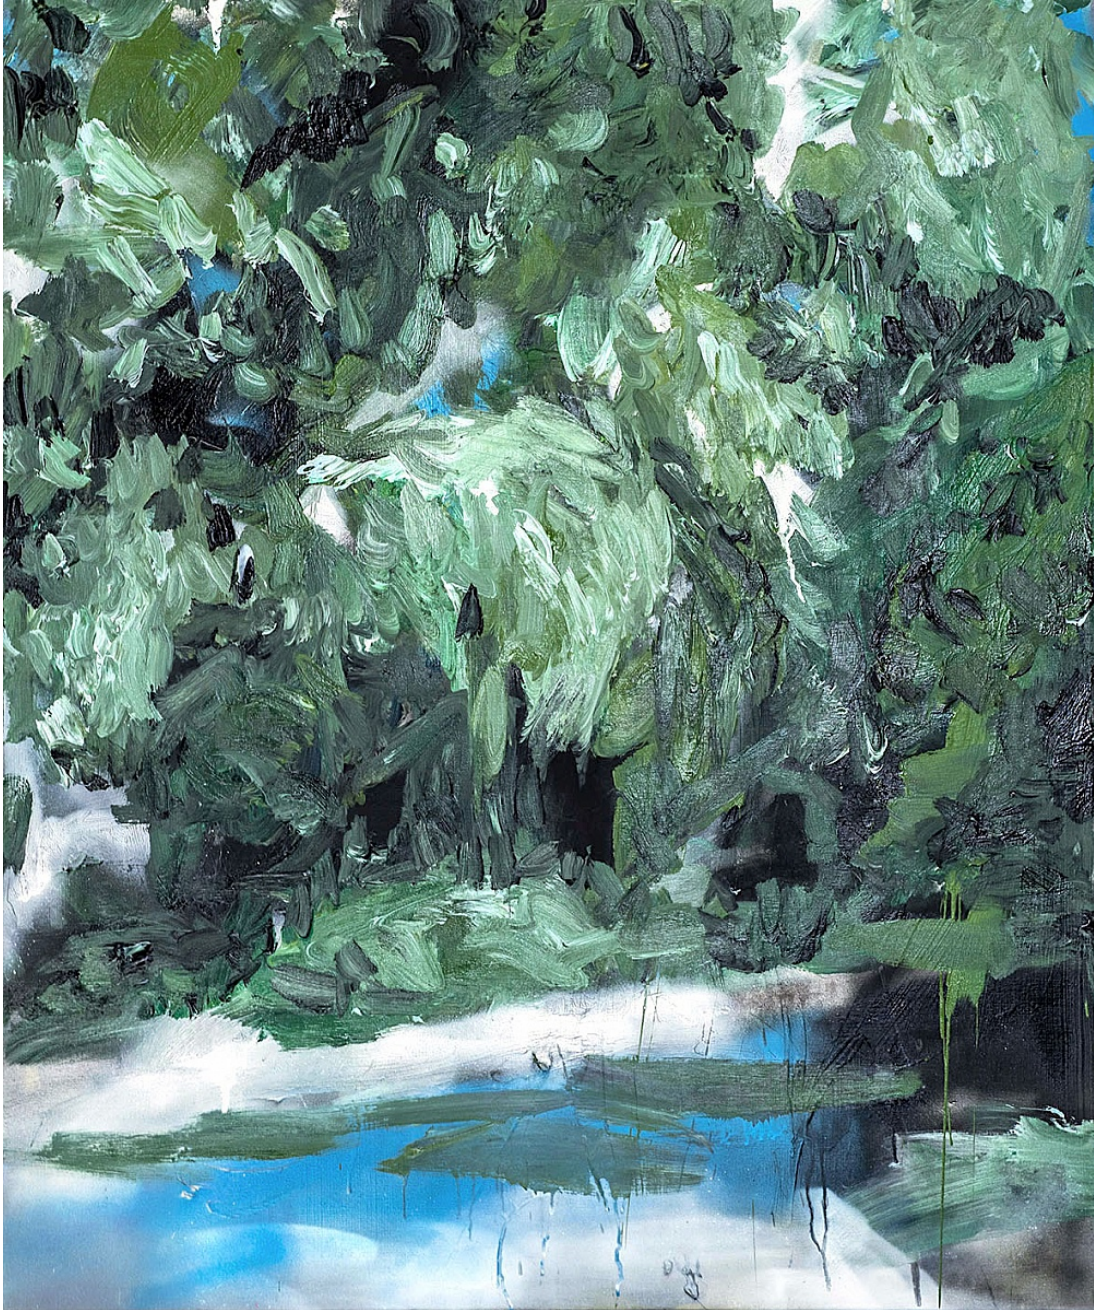

GALLERI
TOM
CHRISTOFFERSEN

Maria Wandel
U.T. 07, 2021
Acrylic on canvas
120h x 100w cm
DKK 28,000.00