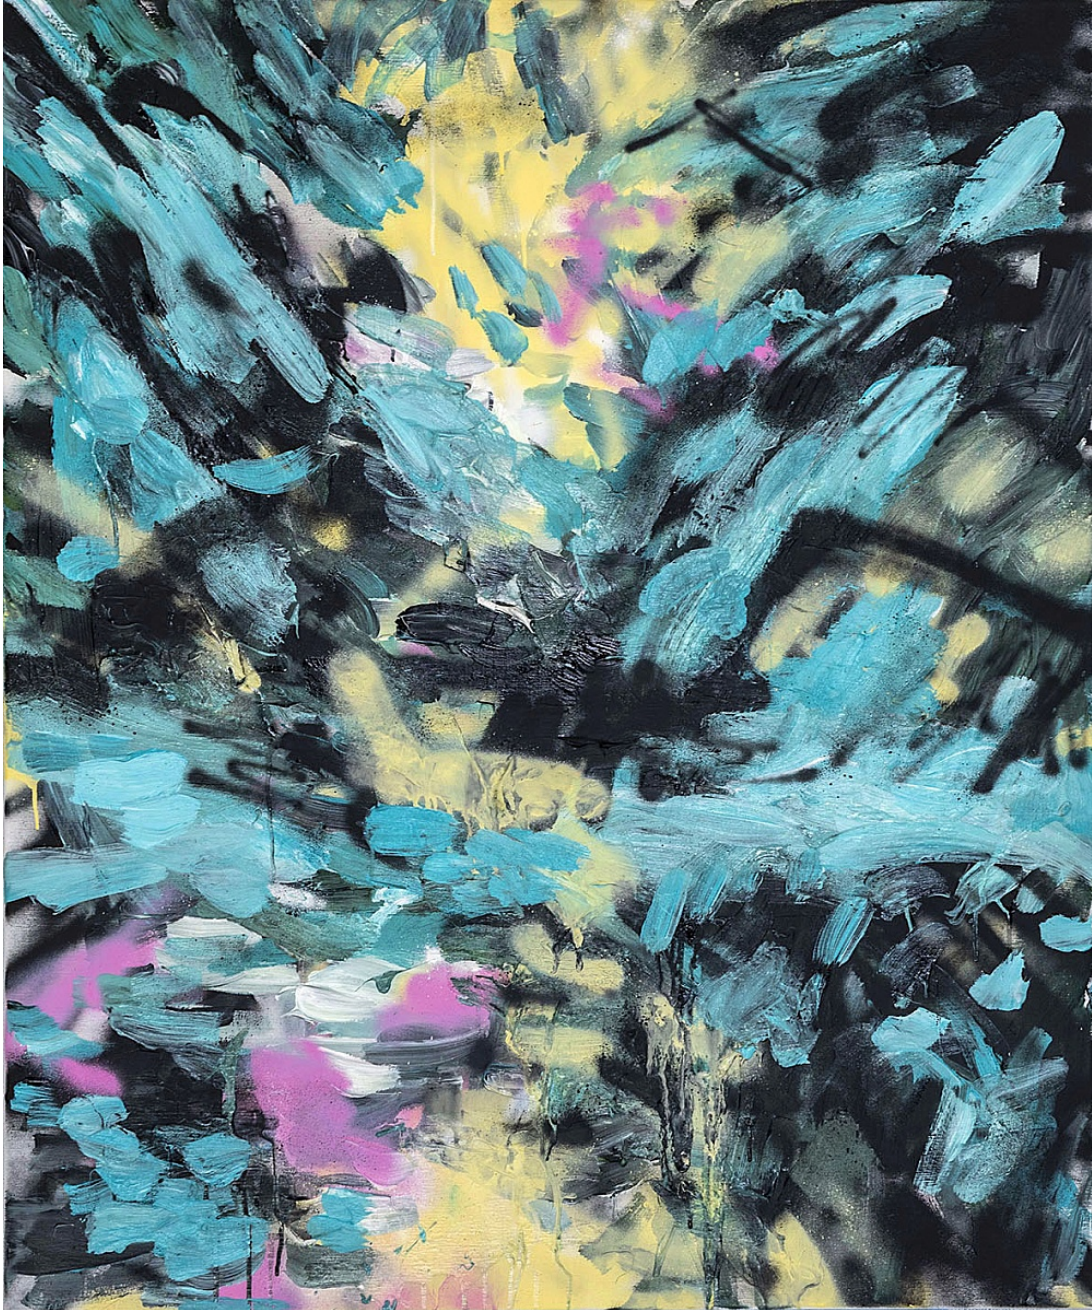

GALLERI
TOM
CHRISTOFFERSEN

Maria Wandel
U.T. 04, 2021
Acrylic on canvas
120h x 100w cm
DKK 28,000.00