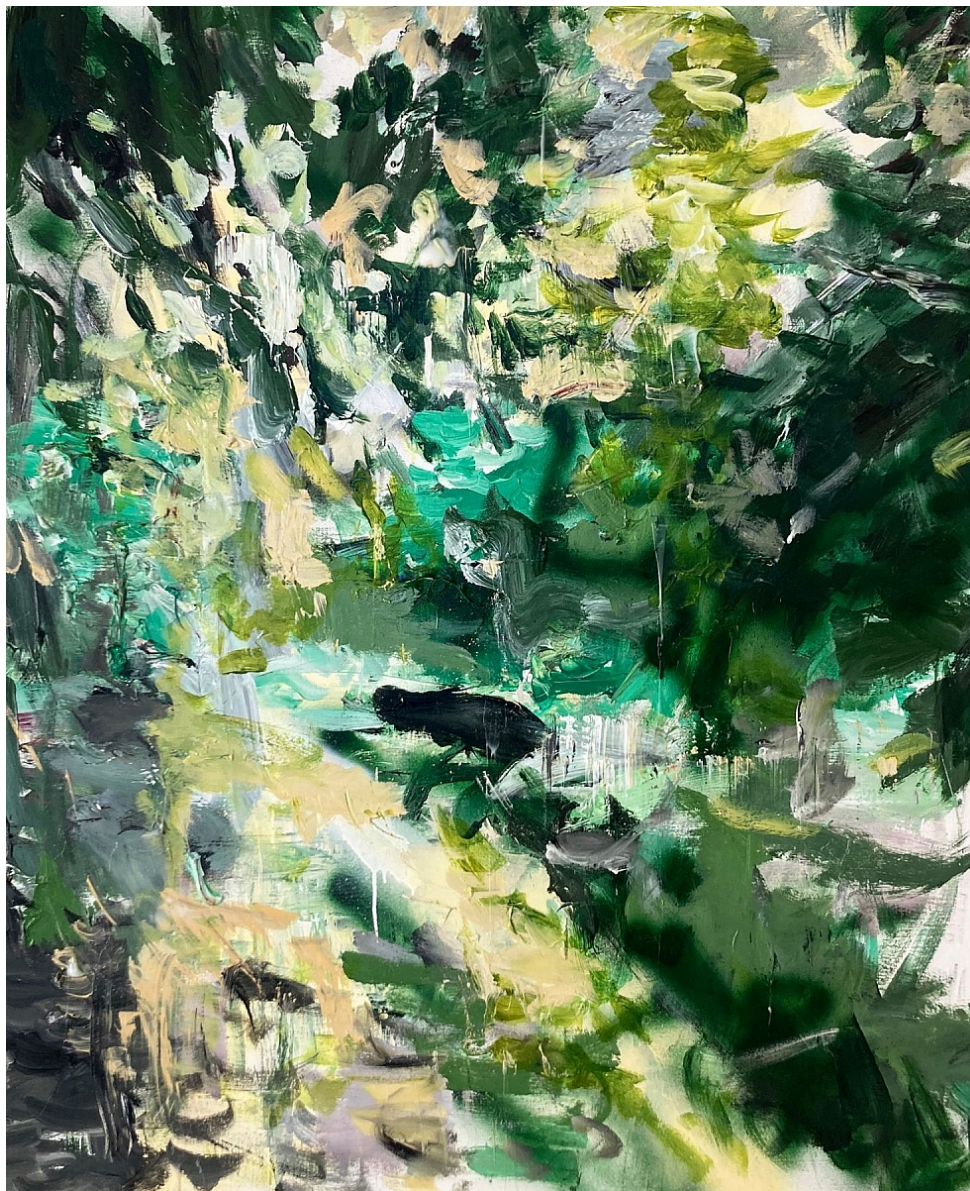

REWILD

Maria Wandel
U.T 01, 2021
Acrylic on canvas
120h x 100w cm
DKK 28,000.00

GALLERI
TOM
CHRISTOFFERSEN

Maria Wandel
U.T. 02, 2021
Acrylic on canvas
120h x 100w cm
DKK 28,000.00

GALLERI
TOM
CHRISTOFFERSEN

Maria Wandel
U.T. 03, 2021
Acrylic on canvas
120h x 100w cm
DKK 28,000.00

GALLERI
TOM
CHRISTOFFERSEN

Maria Wandel
U.T. 04, 2021
Acrylic on canvas
120h x 100w cm
DKK 28,000.00

GALLERI
TOM
CHRISTOFFERSEN

Maria Wandel
U.T. 05, 2021
Acrylic on canvas
120h x 100w cm
DKK 28,000.00