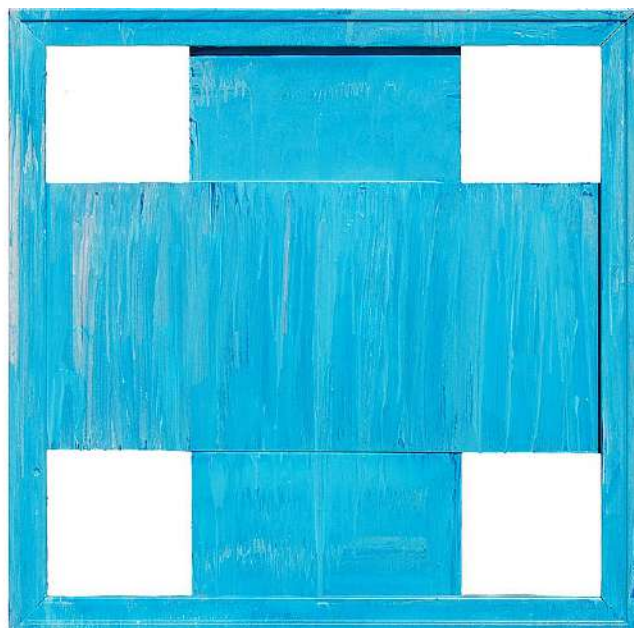

GALLERI  
TOM  
CHRISTOFFERSEN

Albert Mertz  
*Tapet & Prik*, 1979  
Gouache and collage on cardboard  
69h x 99w cm  
DKK 30,000.00

GALLERI  
TOM  
CHRISTOFFERSEN

Albert Mertz  
*Lyserødt kors & Lyseblåt kors*, 1978  
Oil on cardboard and wood  
70 x 70 cm x 2  
DKK 45,000.00