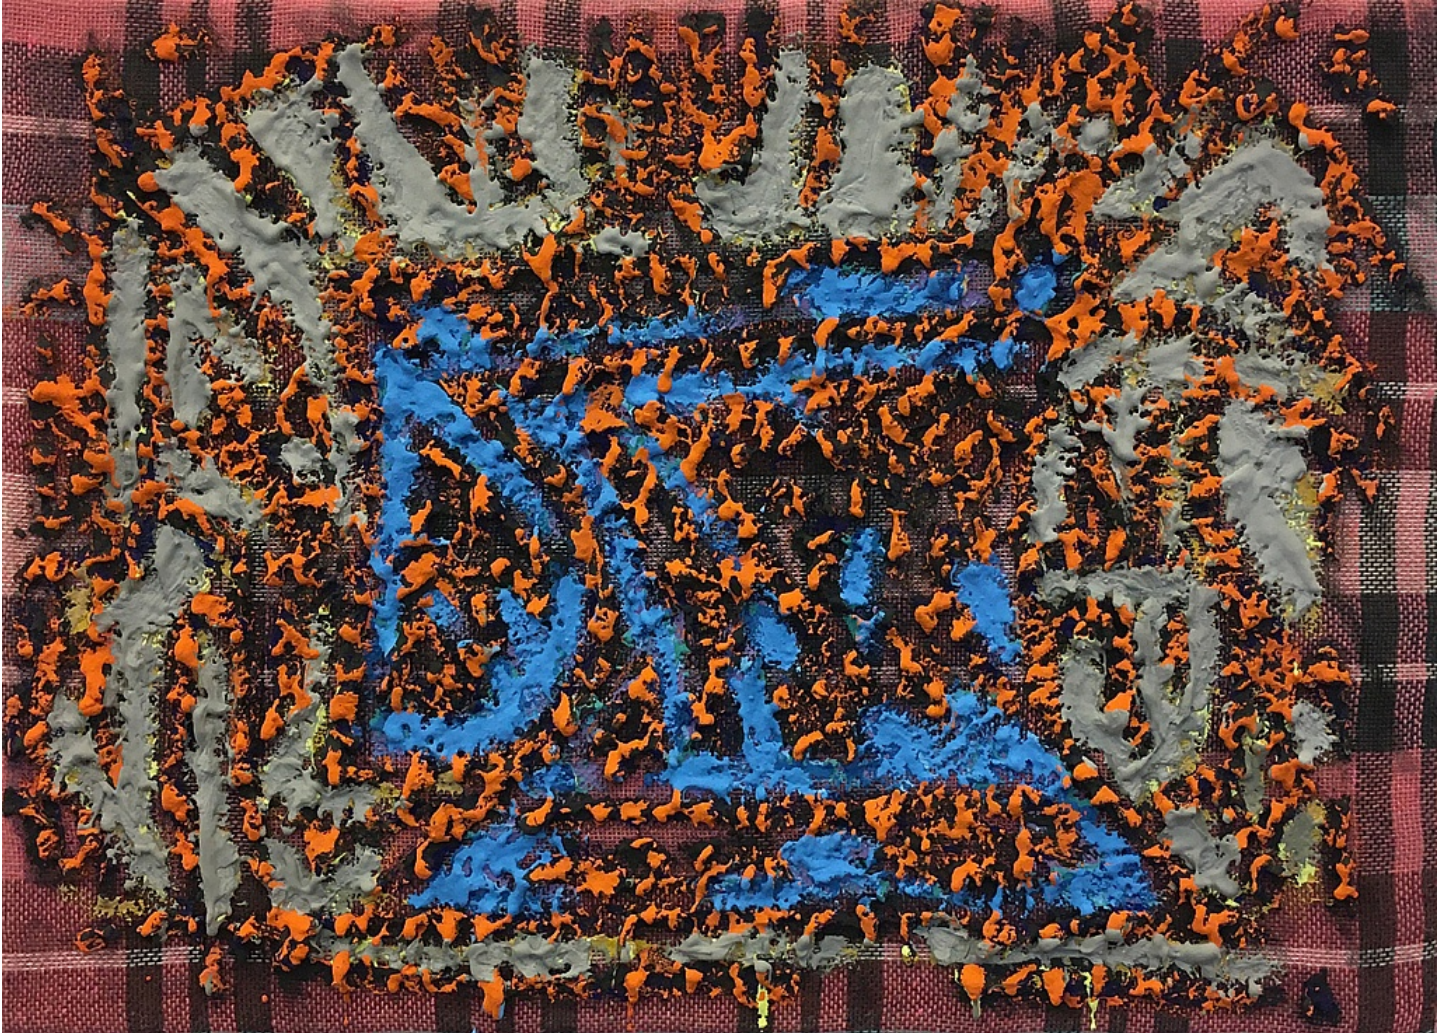

GALLERI
TOM
CHRISTOFFERSEN

Erik Hed
Untitled, 2019
Charcoal, casein and pigment on pre-dyed linen
27h x 38w cm
DKK 6,000.00