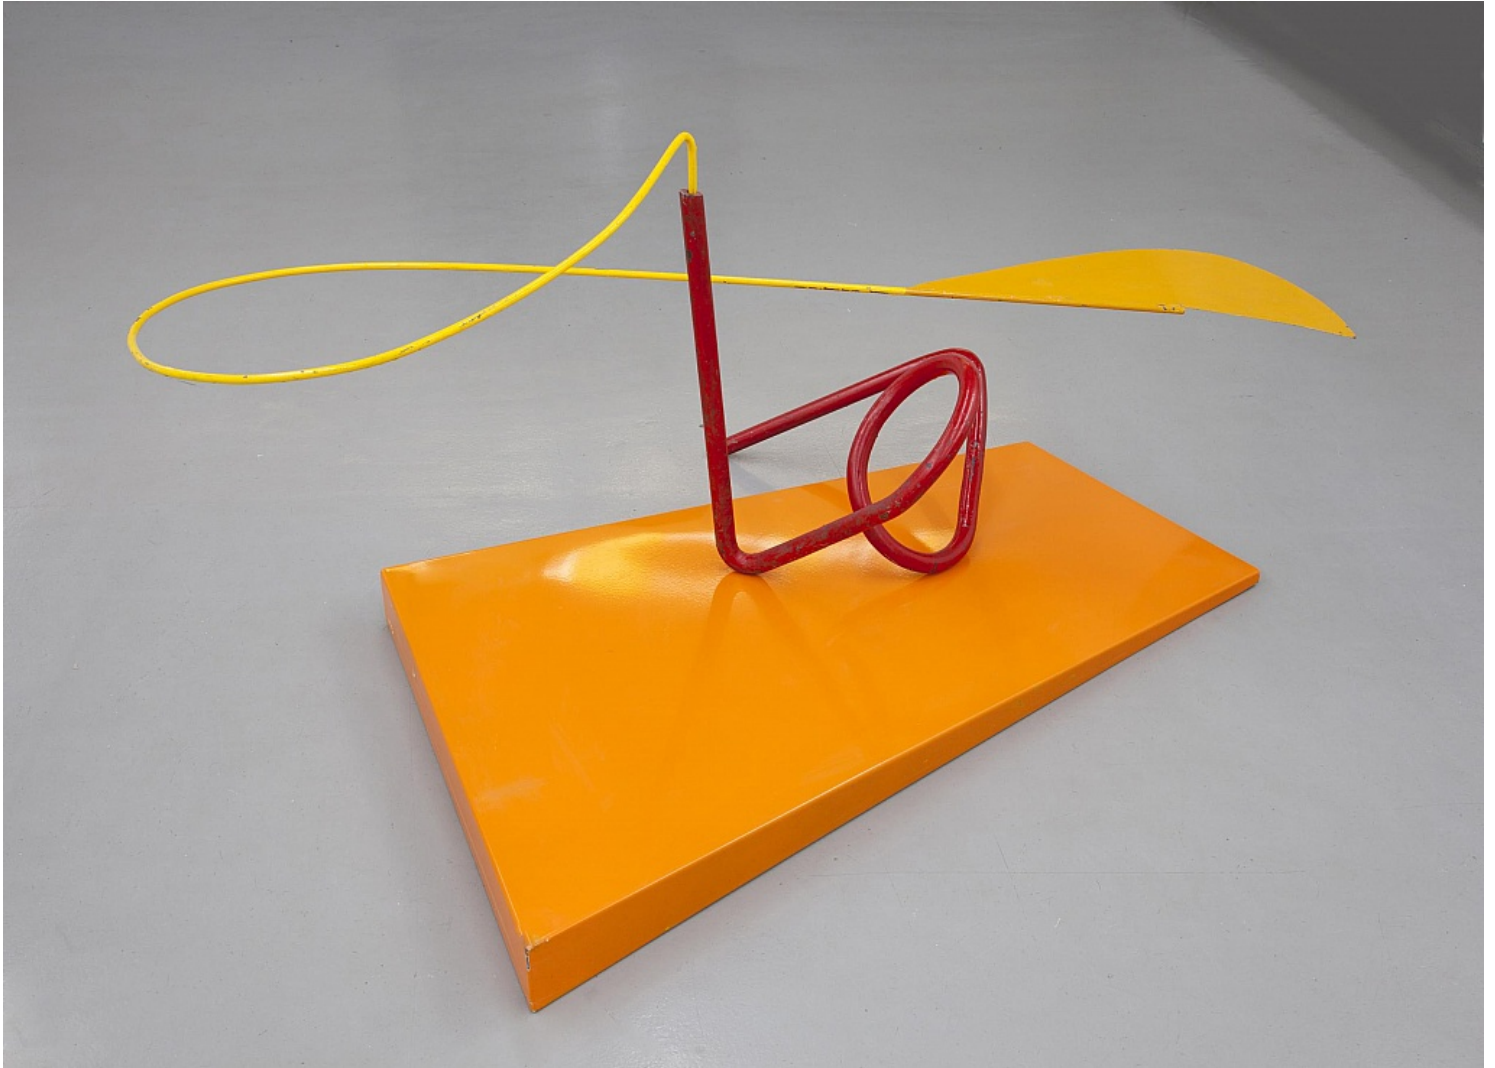

GALLERI
TOM
CHRISTOFFERSEN

Ib Geertsen
Untitled (IG1703), 2003
Painted iron
Ask for price