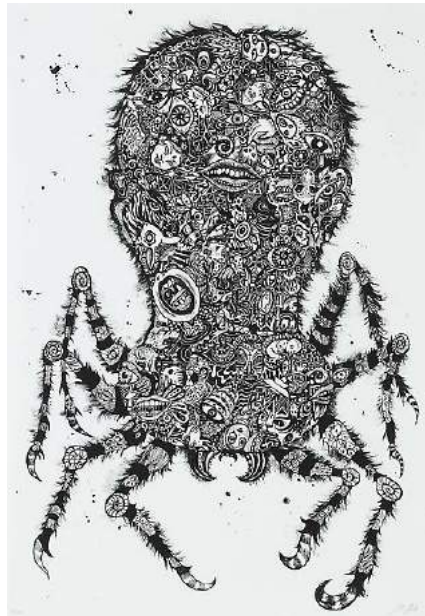

Julie Nord

Common House Spider (Black), 2015

Lithography printed by Edition Copenhagen

100 x 70 cm

Ed. 40 - for sale: 3

DKK4,000