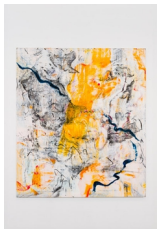

Sara Chaar
5 seas and an empire, 2024
Cold wax and oil on canvas
150 x 130 cm

DKK 40,000.00