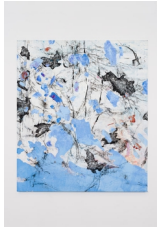

# SARA CHAAR RELICS: MEMOIRS OF WATER AND SAND

**Sara Chaar**  
*Eternal empire, 2024*  
Cold wax and oil on canvas  
150 x 130 cm

DKK 40,000.00

**Sara Chaar**  
*Measures of distance, 2024*  
Cold wax and oil on canvas  
150 x 200 cm

DKK 40,000.00

**Sara Chaar**  
*Liminal space, 2024*  
Cold wax and oil on canvas  
150 x 130 cm

DKK 40,000.00

**Sara Chaar**  
*Strange waters, 2024*  
Cold wax and oil on canvas  
160 x 130 cm

DKK 40,000.00