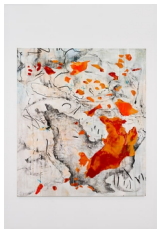

# SARA CHAAR RELICS: MEMOIRS OF WATER AND SAND

**Sara Chaar**  
*Eternal empire, 2024*  
Cold wax and oil on canvas  
150 x 130 cm

DKK 40,000.00

**Sara Chaar**  
*Measures of distance, 2024*  
Cold wax and oil on canvas  
150 x 200 cm

DKK 50,000.00

**Sara Chaar**  
*5 seas and an empire, 2024*  
Cold wax and oil on canvas  
150 x 130 cm

DKK 40,000.00

**Sara Chaar**  
*Uncharted territories, 2024*  
Cold wax and oil on canvas  
150 x 130 cm

DKK 40,000.00

**Sara Chaar**  
*Liminal space, 2024*  
Cold wax and oil on canvas  
150 x 130 cm

DKK 40,000.00

**Sara Chaar**  
*Strange waters, 2024*  
Cold wax and oil on canvas  
160 x 130 cm

DKK 40,000.00