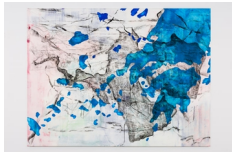

# SARA CHAAR RELICS: MEMOIRS OF WATER AND SAND

**Sara Chaar**  
*Eternal empire, 2024*  
Cold wax and oil on canvas  
150 x 130 cm

DKK 40,000.00

**Sara Chaar**  
*Measures of distance, 2024*  
Cold wax and oil on canvas  
150 x 200 cm

DKK 50,000.00

**Sara Chaar**  
*5 seas and an empire, 2024*  
Cold wax and oil on canvas  
150 x 130 cm

DKK 40,000.00

**Sara Chaar**  
*Uncharted territories, 2024*  
Cold wax and oil on canvas  
150 x 130 cm

DKK 40,000.00

**Sara Chaar**  
*Liminal space, 2024*  
Cold wax and oil on canvas  
150 x 130 cm

DKK 40,000.00

**Sara Chaar**  
*Strange waters, 2024*  
Cold wax and oil on canvas  
160 x 130 cm

DKK 40,000.00